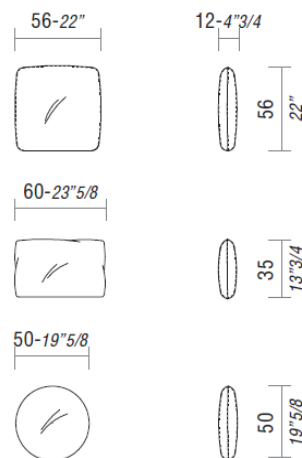

DIMENSIONS

ANTONI, W200 sofa.

ANTONI, decorative cushions (optional).

FINISHES

Upholstery:

Smart Office - cat. Leather and Extra Leather.

Smart Living - cat. Leather, Extra Leather and Super Leather.

Base: feet in wood stained Oak.