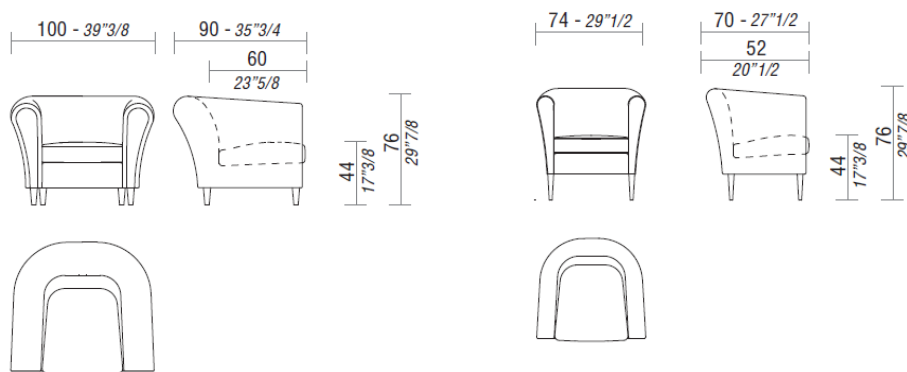

DIMENSIONS

ANTONI, armchair.

ANTONI, armchair.

FINISHES

Upholstery:

Smart Office – cat. Leather and Extra Leather.

Smart Living - cat. Leather, Extra Leather and Super Leather.

Base: feet in wood stained Oak.