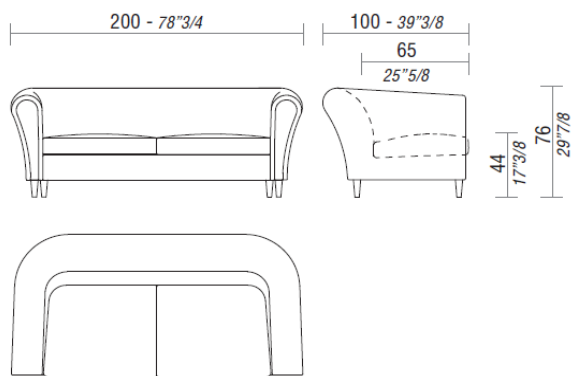

DIMENSIONS

ANTONI, W200 sofa.

ANTONI, decorative cushions (optional).

FINISHES

Upholstery:

Smart Office - cat. Leather and Extra Leather.

Smart Living - cat. Leather, Extra Leather and Super Leather.

Base: feet in wood stained Oak.